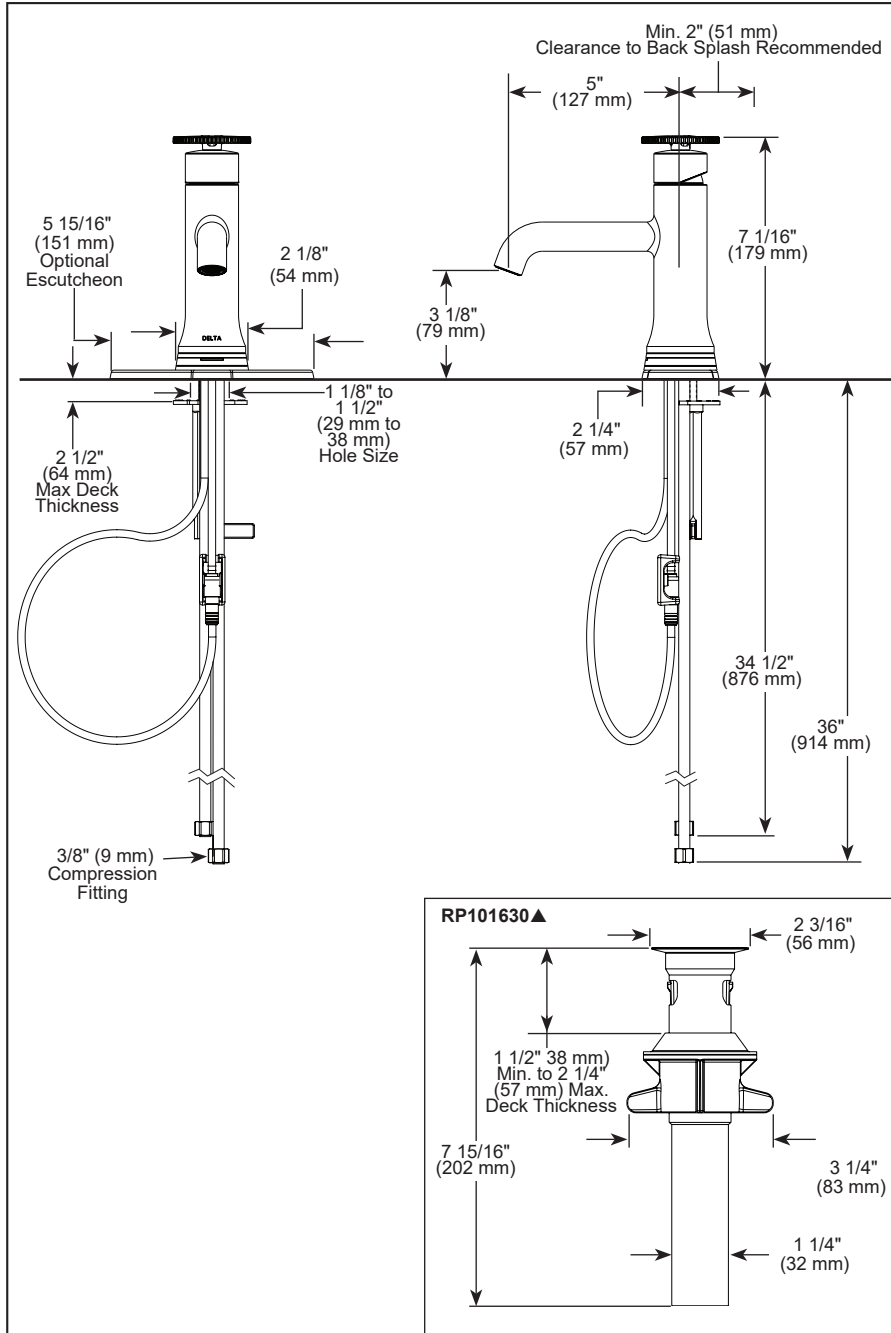

see what Delta can doSM

BATHROOM FAUCET

- Trinsic[®] Bath Collection
- Single Handle Deck Mount

FEATURES:

- Touch₂O[®] with Touchless Technology
- 2 modes available: Touch₂O[®] with Touchless and Touch₂O[®] only
- DIAMOND Seal[®] Technology
- TempSense[®] Technology

STANDARD SPECIFICATIONS:

- Max. flow rate 1.2 gpm @ 60 psi, 4.5 L/min @ 414 kPa
- One or three-hole mount (escutcheon included)
- Diamond coated ceramic cartridge
- 1/4" O.D. straight, staggered PEX supply lines
- LED indicator light signals on-off, water temperature and when batteries run low
- Touch₂O[®] mode only works best for metal sink or where the sensitivity is too high
- Modes easily changed from above the sink
- Uses 6 AA (included) or 6 C (optional) batteries
- EP102157 optional 110-120V AC adapter available (3 prong grounded outlet required)
- Models have metal drain with push pop-up type fitting with plated flange and stopper, no lift rod hole
- Optional red/blue indicator ring provided with model

COMPLIES WITH:

- ASME A112.18.1 / CSA B125.1
- ASME A112.18.2 / CSA B125.2
- EPA WaterSense[®]

▲ Designate Proper Finish Suffix

Delta Faucet Company reserves the right (1) to make changes in specifications and materials, and (2) to change or discontinue models, both without notice or obligation. Dimensions are for reference only. See current full-line price book or www.deltafaucet.com for finish options and product availability.

DSP-L-558T-MPU-DST-DST Rev. C

Delta Faucet Company

55 E. 111th Street, Carmel, IN 46280
350 South Edgeware Road, St. Thomas, ON N5P 4L1
© 2025 Delta Faucet Company