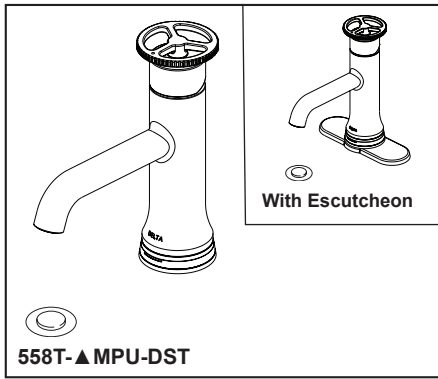

WARRANTY

- Parts and Finish - Lifetime limited warranty; or for commercial purchasers, 10 years for multi-family residential (apartments and condominiums) and 5 years for all other commercial uses, in each case from the date the product is received by the original purchaser or their authorized representative (installation contractor, etc.).
- Electronic Parts and Batteries (if applicable) - 5 years from the date the product is received by the original purchaser or their authorized representative (installation contractor, etc.); or for commercial purchasers, 1 year from the date the product is received by the original purchaser or their authorized representative (installation contractor, etc.). No warranty is provided on batteries.
- Please go to www.deltafaucet.com for the complete details of our limited warranty.

COMPLIES WITH:

- ASME A112.18.1 / CSA B125.1
- ASME A112.18.2 / CSA B125.2
- EPA WaterSense®

▲ Designate Proper Finish Suffix

Delta Faucet Company reserves the right (1) to make changes in specifications and materials, and (2) to change or discontinue models, both without notice or obligation. Dimensions are for reference only. See current full-line price book or www.deltafaucet.com for finish options and product availability.

DSP-L-558T-MPU-DST-DST Rev. C

Delta Faucet Company

55 E. 111th Street, Carmel, IN 46280
350 South Edgeware Road, St. Thomas, ON N5P 4L1
© 2025 Delta Faucet Company